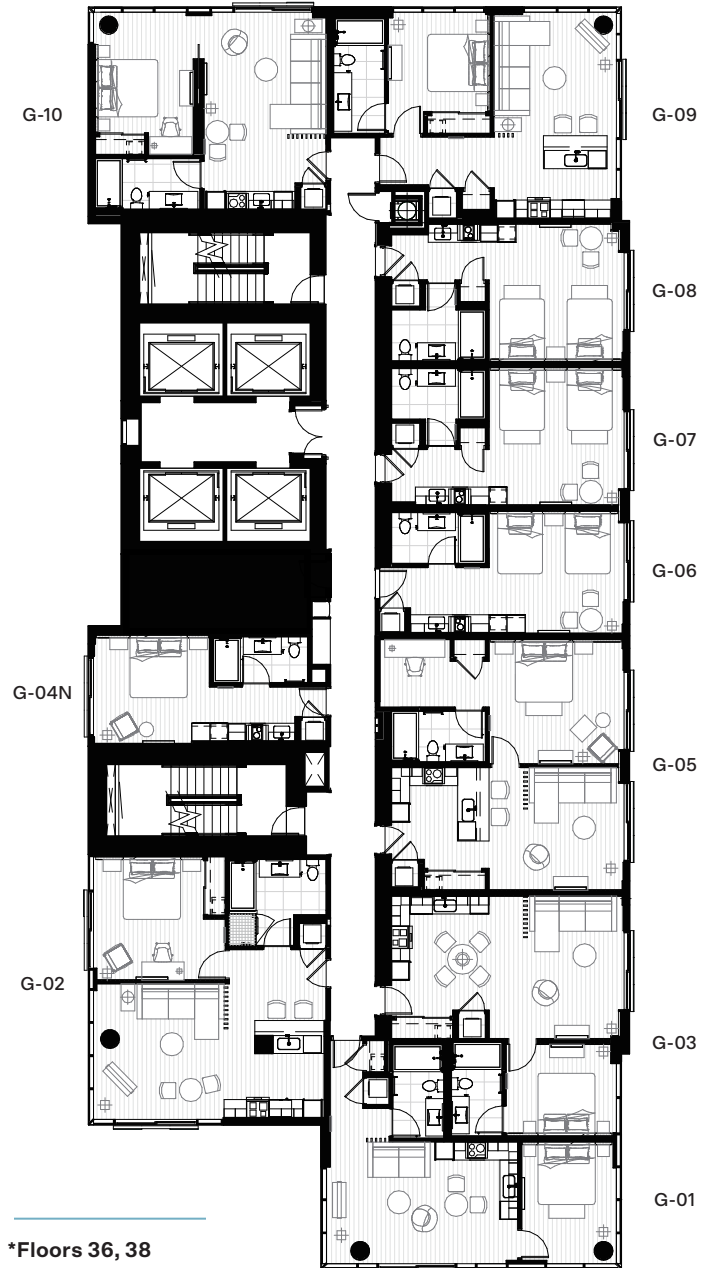

Grand

FLOORS 35-38

T +1 808 517 4373
A 1538 Kapiolani Blvd
 Suite 102
 Honolulu, HI 96814
E info@RRHonolulu.com
W RRHonolulu.com

R
RENAISSANCE®
RESIDENCES
 HONOLULU

All views, square footages, layouts, furnishings and dimensions are approximate and subject to change at any time.