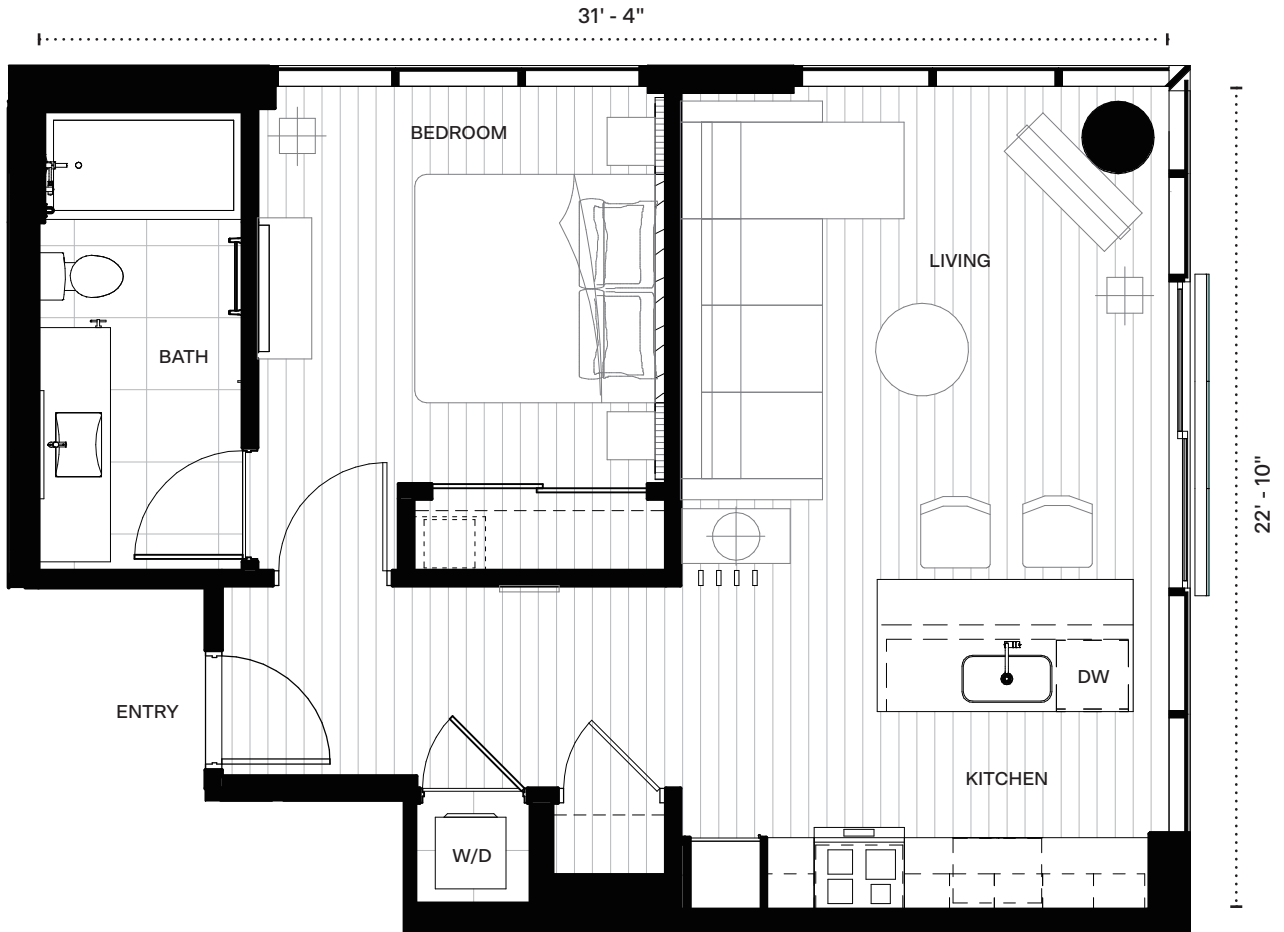

## Grand Residence 09

1 Bedroom  
1 Bathroom  
Net Area: 641 SF

T +1 808 517 4373  
A 1538 Kapiolani Blvd  
Suite 102  
Honolulu, HI 96814  
E info@RRHonolulu.com  
W RRHonolulu.com

**R**  
RENAISSANCE®  
RESIDENCES  
HONOLULU

All views, square footages, layouts, furnishings and dimensions are approximate and subject to change at any time.  
All artist renderings are for illustrative purposes only and are subject to change without notification.