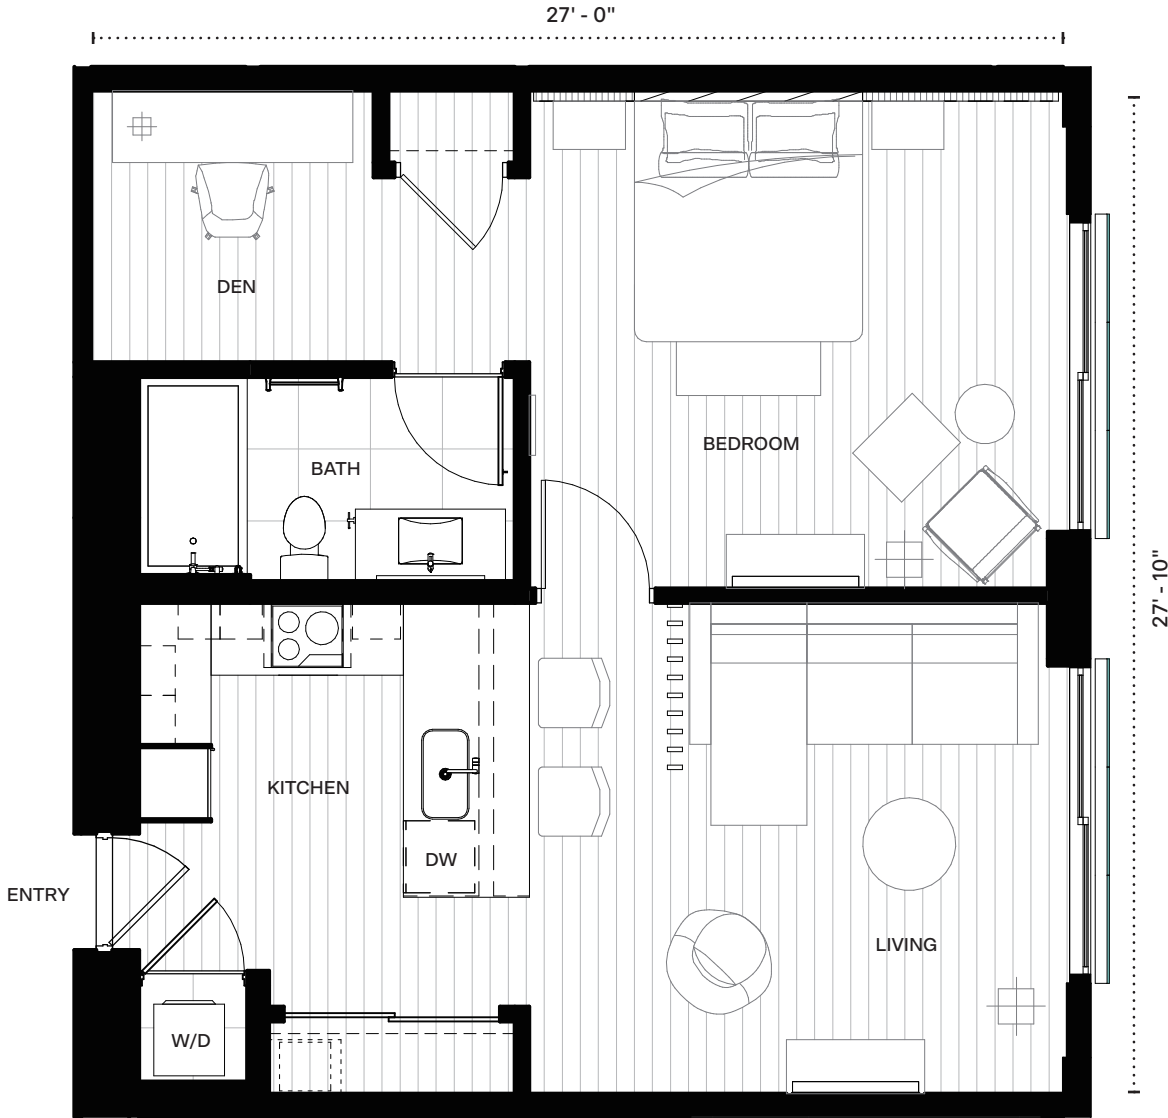

G

Grand Residence 05

1 Bedroom + Den
1 Bathroom
Net Area: 727 SF

T +1 808 517 4373
A 1538 Kapiolani Blvd
 Suite 102
 Honolulu, HI 96814
E info@RRHonolulu.com
W RRHonolulu.com

R
RENAISSANCE[®]
 RESIDENCES
 HONOLULU

All views, square footages, layouts, furnishings and dimensions are approximate and subject to change at any time.
 All artist renderings are for illustrative purposes only and are subject to change without notification.