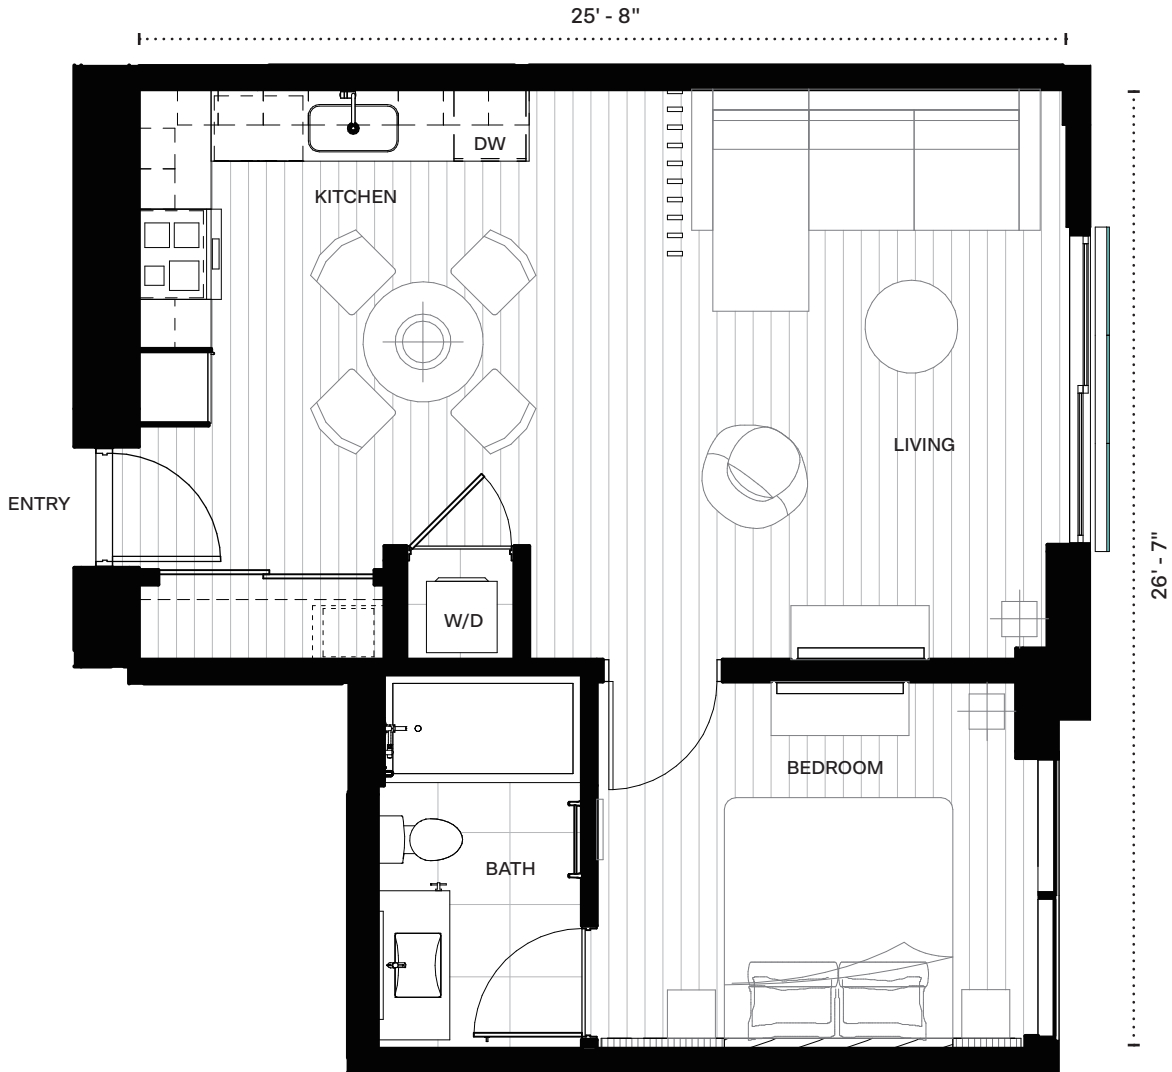

G

Grand Residence 03

1 Bedroom
1 Bathroom
Net Area: 605 SF

T +1 808 517 4373
A 1538 Kapiolani Blvd
Suite 102
Honolulu, HI 96814
E info@RRHonolulu.com
W RRHonolulu.com

R
RENAISSANCE®
RESIDENCES
HONOLULU

All views, square footages, layouts, furnishings and dimensions are approximate and subject to change at any time.
All artist renderings are for illustrative purposes only and are subject to change without notification.