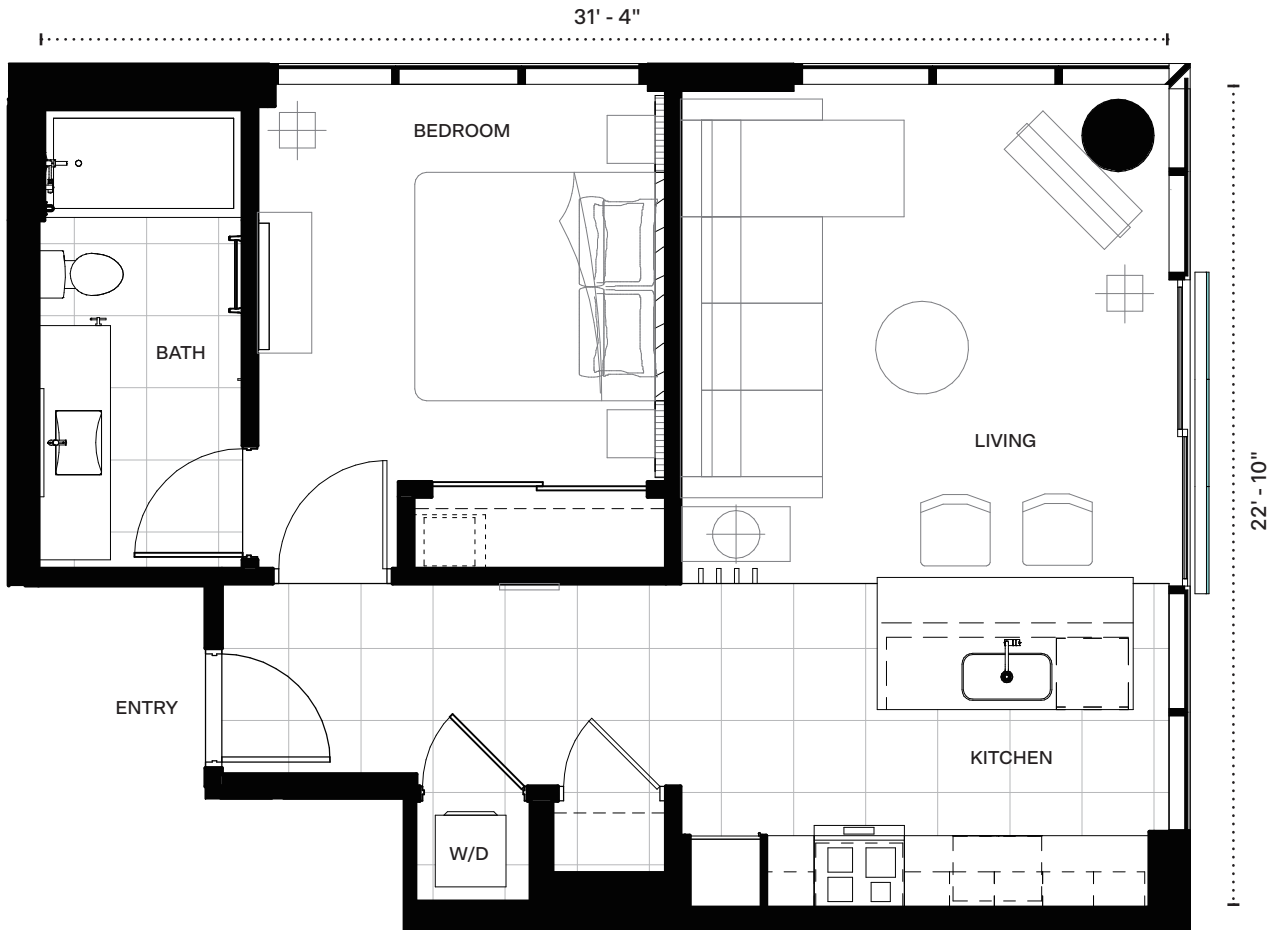

E

Executive Residence 13

1 Bedroom
1 Bathroom
Net Area: 641 SF

T +1 808 517 4373
A 1538 Kapiolani Blvd
Suite 102
Honolulu, HI 96814
E info@RRHonolulu.com
W RRHonolulu.com

R
RENAISSANCE[®]
RESIDENCES
HONOLULU

All views, square footages, layouts, furnishings and dimensions are approximate and subject to change at any time.
All artist renderings are for illustrative purposes only and are subject to change without notification.