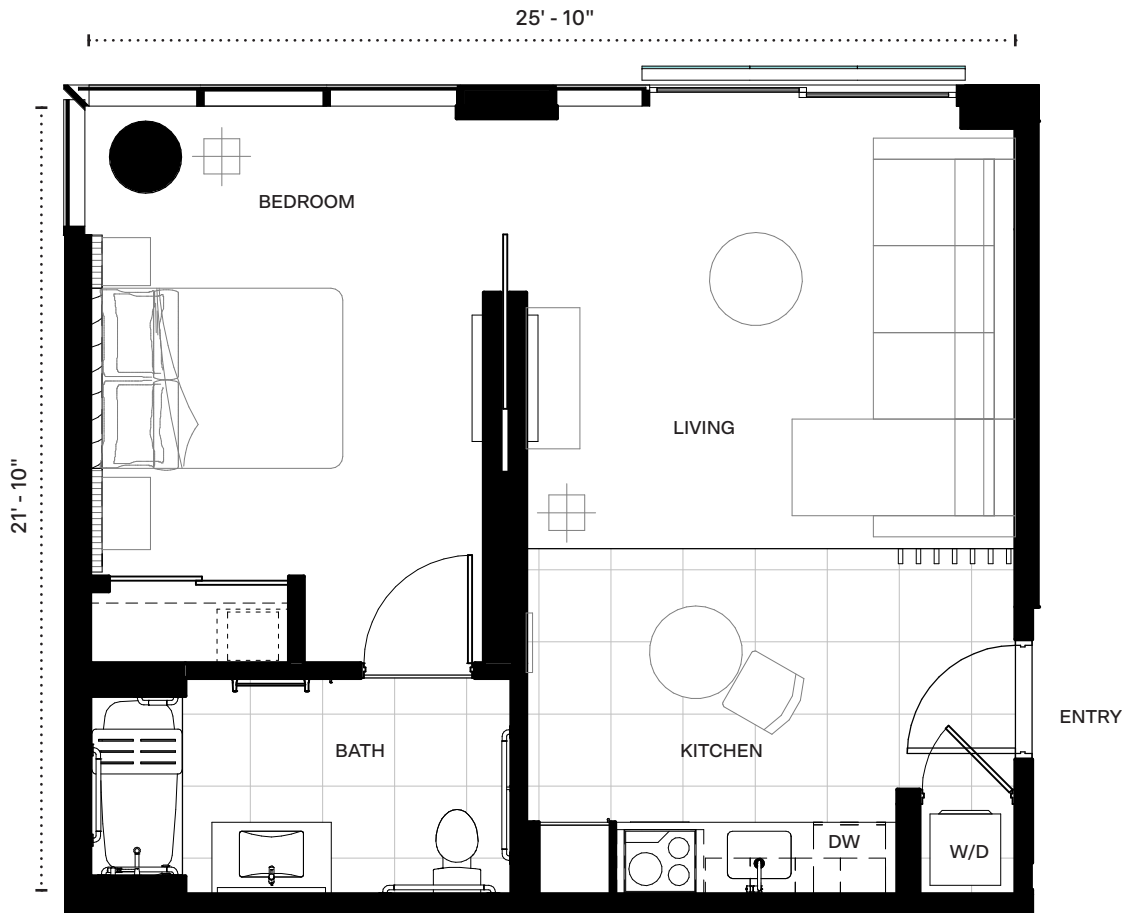

## Executive Residence 12 ADA

LEVEL 31 ONLY

1 Bedroom  
1 Bathroom  
Net Area: 560 SF

T +1 808 517 4373  
A 1538 Kapiolani Blvd  
Suite 102  
Honolulu, HI 96814  
E info@RRHonolulu.com  
W RRHonolulu.com