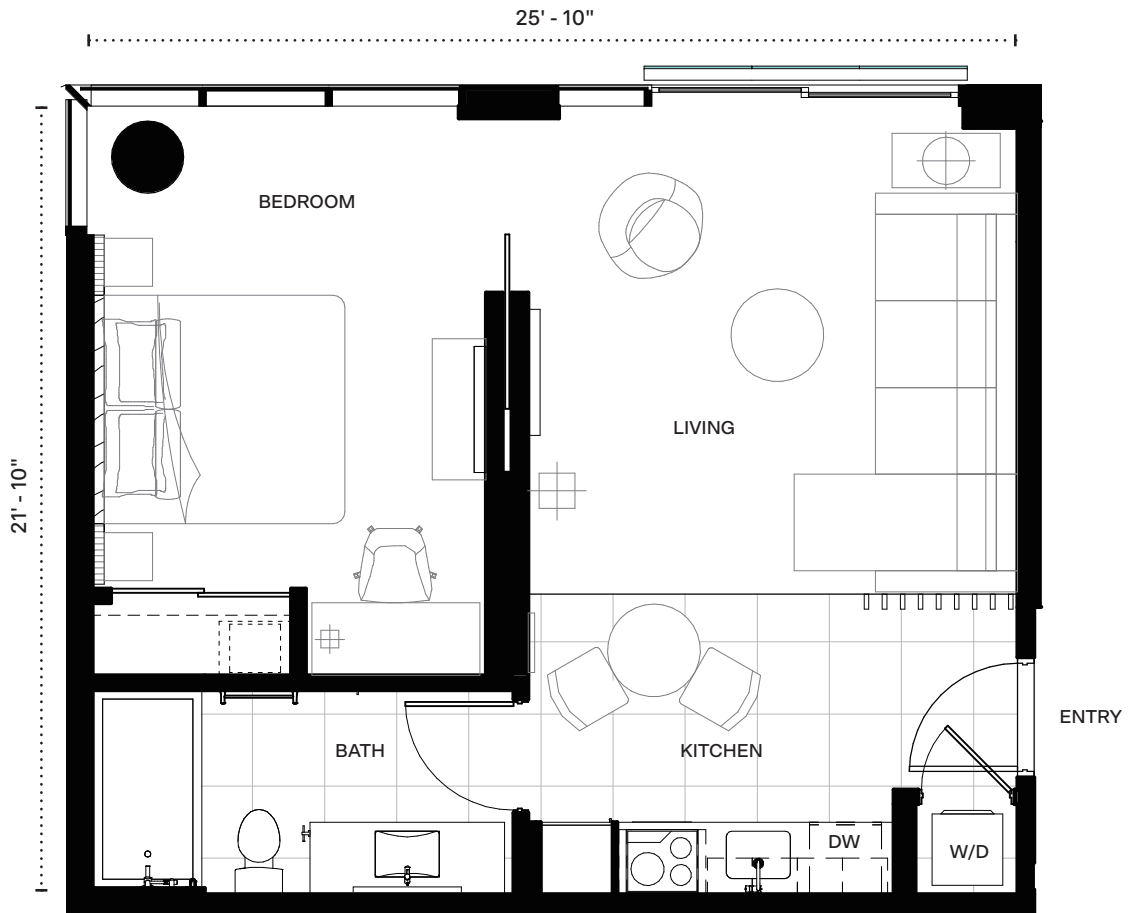

E

Executive Residence 12

1 Bedroom
1 Bathroom
Net Area: 560 SF

T +1 808 517 4373
A 1538 Kapiolani Blvd
Suite 102
Honolulu, HI 96814
E info@RRHonolulu.com
W RRHonolulu.com

R
RENAISSANCE®
RESIDENCES
HONOLULU

All views, square footages, layouts, furnishings and dimensions are approximate and subject to change at any time.
All artist renderings are for illustrative purposes only and are subject to change without notification.