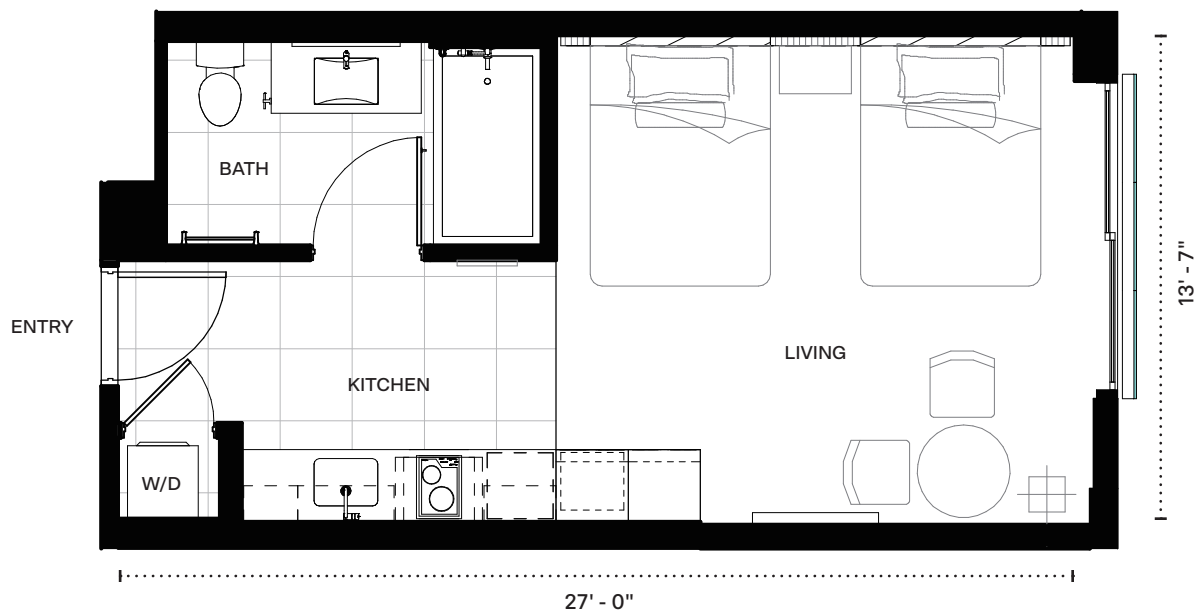

E

Executive Residence 09

Studio
1 Bathroom
Net Area: 356 SF

T +1 808 517 4373
A 1538 Kapiolani Blvd
Suite 102
Honolulu, HI 96814
E info@RRHonolulu.com
W RRHonolulu.com

R
RENAISSANCE[®]
RESIDENCES
HONOLULU

All views, square footages, layouts, furnishings and dimensions are approximate and subject to change at any time.
All artist renderings are for illustrative purposes only and are subject to change without notification.