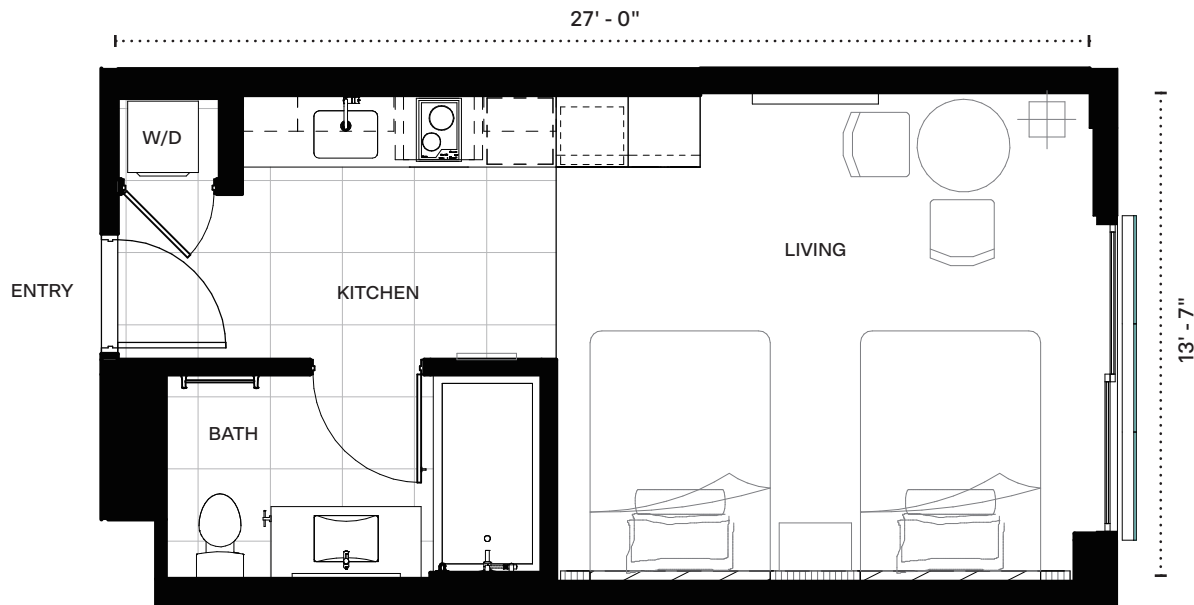

E

Executive Residence 07

Studio
1 Bathroom
Net Area: 357 SF

T +1 808 517 4373
A 1538 Kapiolani Blvd
Suite 102
Honolulu, HI 96814
E info@RRHonolulu.com
W RRHonolulu.com

R
RENAISSANCE®
RESIDENCES
HONOLULU

All views, square footages, layouts, furnishings and dimensions are approximate and subject to change at any time.
All artist renderings are for illustrative purposes only and are subject to change without notification.