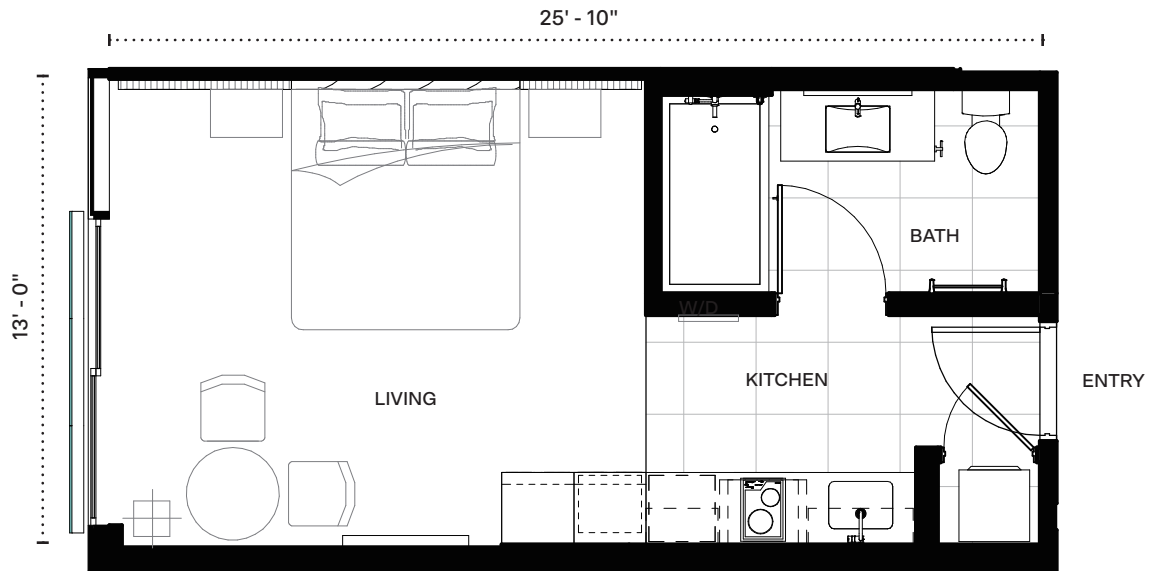

E

Executive Residence 06

Studio
1 Bathroom
Net Area: 331 SF

T +1 808 517 4373
A 1538 Kapiolani Blvd
Suite 102
Honolulu, HI 96814
E info@RRHonolulu.com
W RRHonolulu.com

R
RENAISSANCE®
RESIDENCES
HONOLULU

All views, square footages, layouts, furnishings and dimensions are approximate and subject to change at any time.
All artist renderings are for illustrative purposes only and are subject to change without notification.