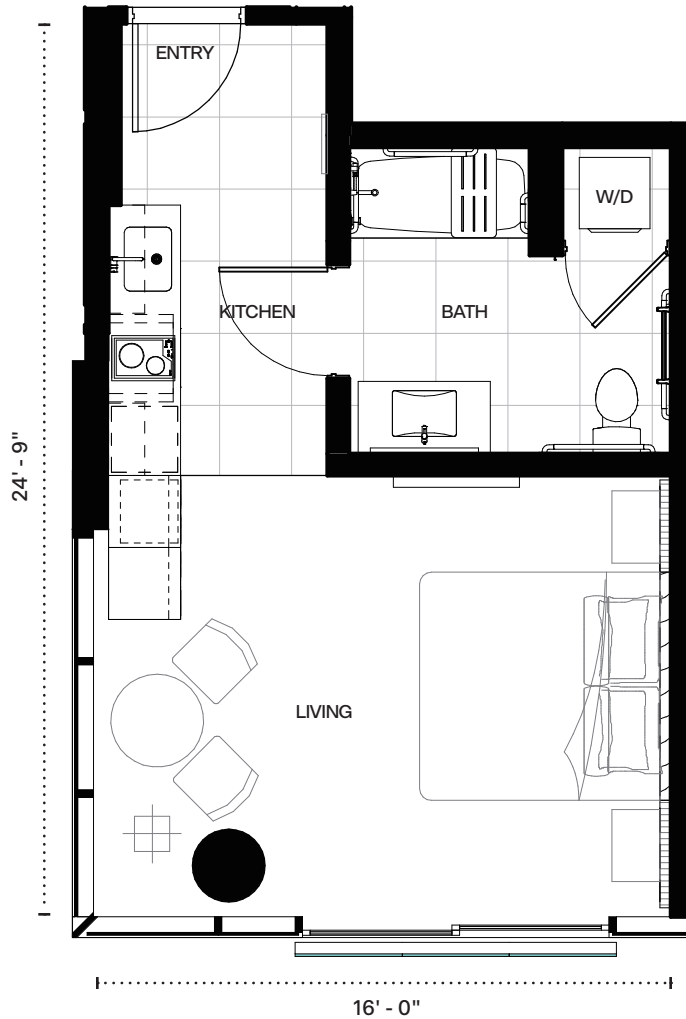

E

Executive Residence 02 ADA

LEVEL 30 ONLY

Studio
1 Bathroom
Net Area: 354 SF

T +1 808 517 4373
A 1538 Kapiolani Blvd
Suite 102
Honolulu, HI 96814
E info@RRHonolulu.com
W RRHonolulu.com

R
RENAISSANCE[®]
RESIDENCES
HONOLULU

All views, square footages, layouts, furnishings and dimensions are approximate and subject to change at any time.
All artist renderings are for illustrative purposes only and are subject to change without notification.