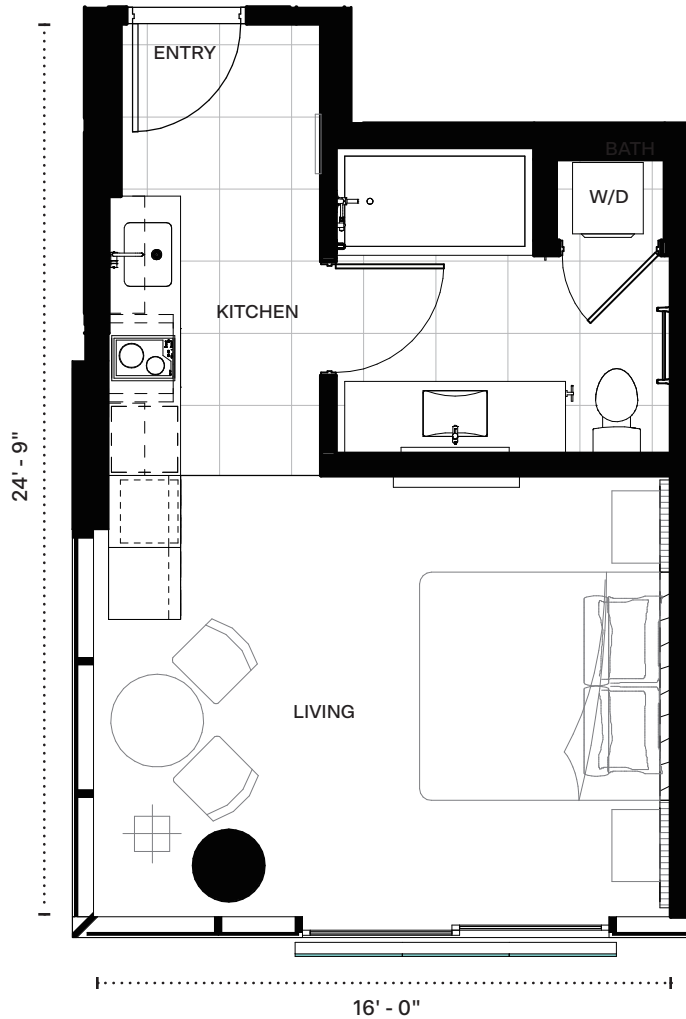

E

Executive Residence 02

Studio
1 Bathroom
Net Area: 354 SF

T +1 808 517 4373
A 1538 Kapiolani Blvd
Suite 102
Honolulu, HI 96814
E info@RRHonolulu.com
W RRHonolulu.com

R
RENAISSANCE[®]
RESIDENCES
HONOLULU

All views, square footages, layouts, furnishings and dimensions are approximate and subject to change at any time.
All artist renderings are for illustrative purposes only and are subject to change without notification.